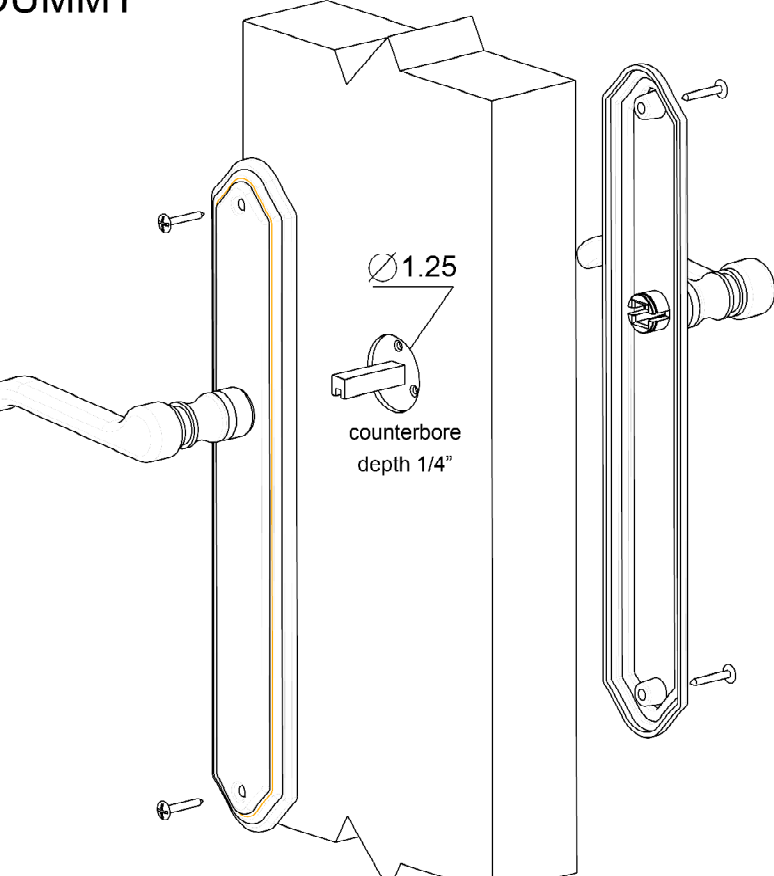

PASSAGE

PRIVACY

KEYLOCK

DUMMY

## 5 1/2" ENTRANCE LOCK