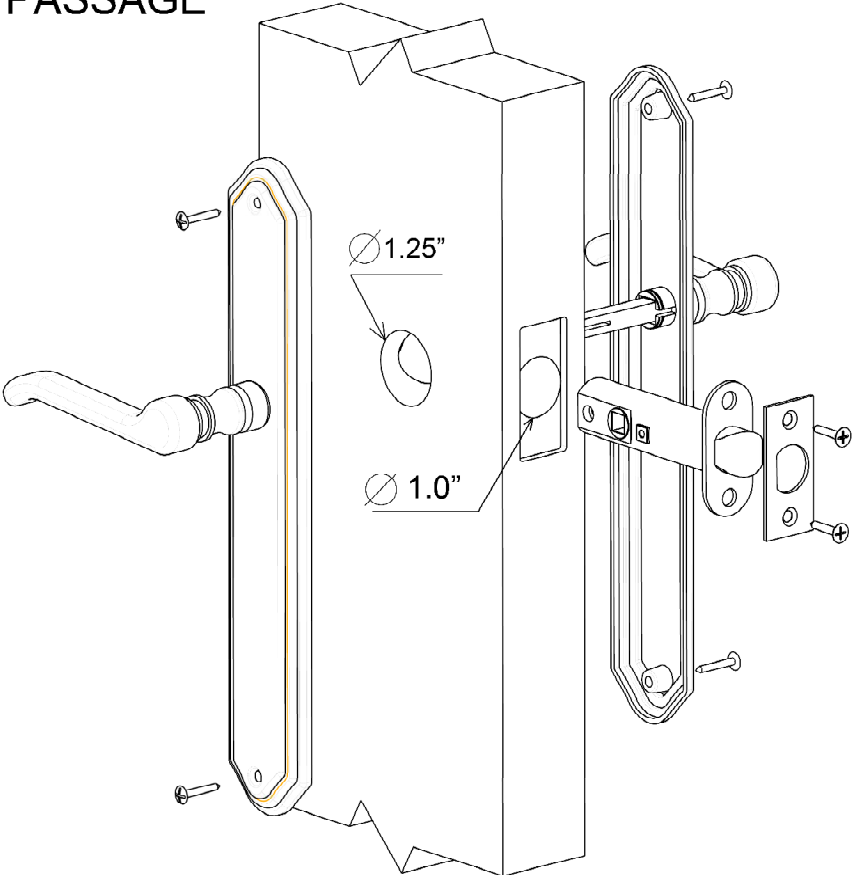

PASSAGE

PRIVACY

KEYLOCK

DUMMY

## 5 1/2" ENTRANCE LOCK