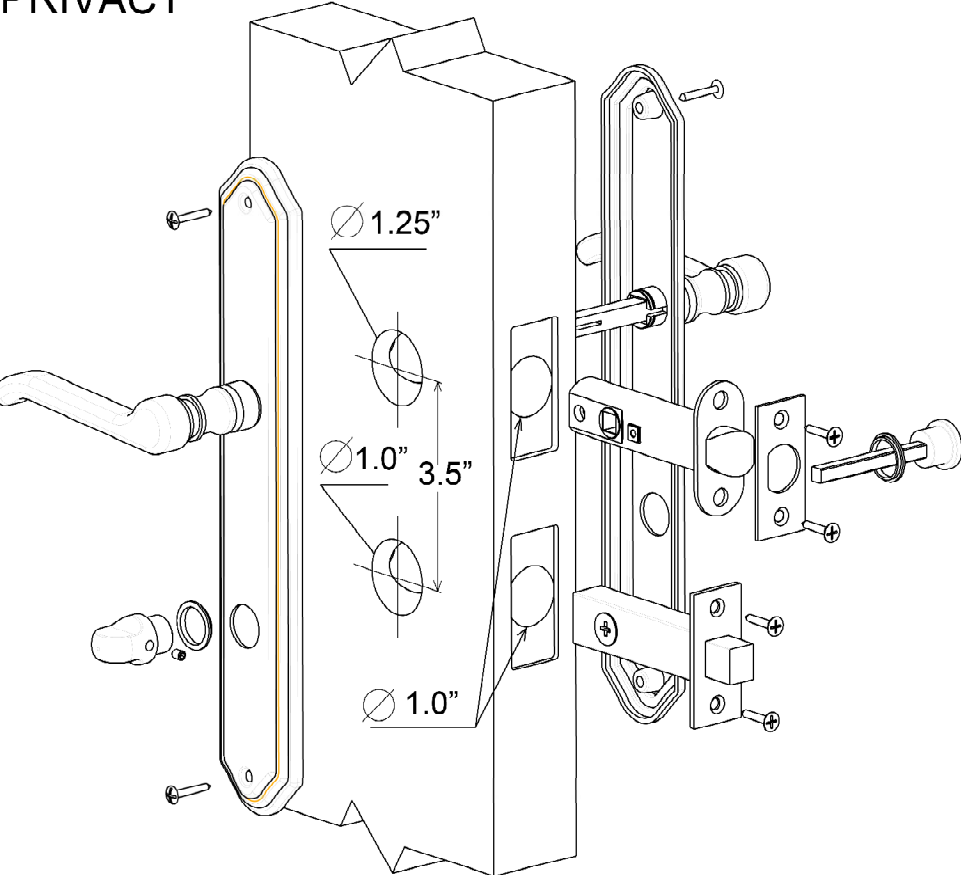

PASSAGE

PRIVACY

KEYLOCK

DUMMY

## 5 1/2" ENTRANCE LOCK