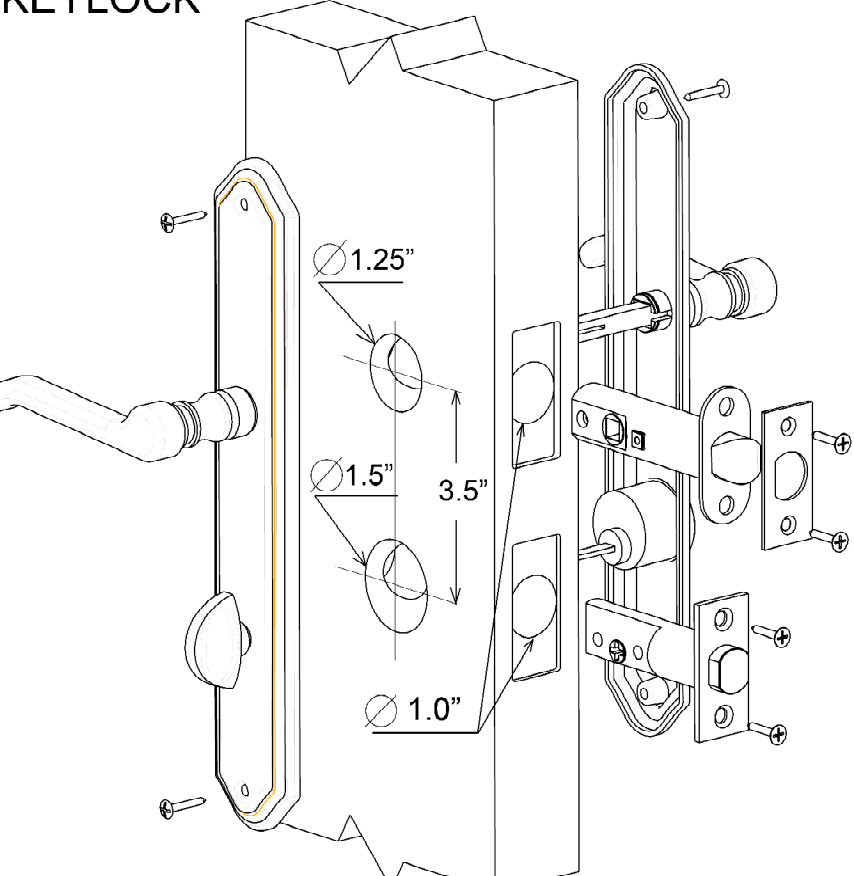

PASSAGE

PRIVACY

KEYLOCK

DUMMY

## 5 1/2" ENTRANCE LOCK